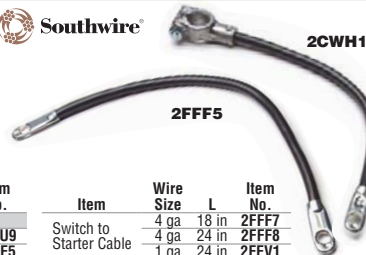

3BY20

3BY29

5NEH4

Booster Cable Connective Ends and Caps

Style	Gauge	Max. Amps	Color	Item No.
Westward				
Light-Duty Connector, Plug-In Style	12 ga to 10 ga	50A	Gray	23PC31
Medium-Duty Connector, Plug-In Style	2 ga to 1/0 ga	175A	Blue	23PC37
Heavy-Duty Connector, Plug-In Style	1/0 ga to 2/0 ga	150A	Red	23PC34
	2/0 ga to 2/0 ga	350A	Red	23PC35
	2/0 ga to 2/0 ga	350A	Gray	23PC32
Grote				
Plug-In Cap	—	50 A	Black	2FGC3
	—	175 A	Black	2FFR7
	—	350 A	Black	2FGC4

23PC34

2FFR7

Battery Cables

- Resist water, grease, sunlight, and abrasion
- PVC jacket

Item	Wire Size	L	Item No.	Item	Wire Size	L	Item No.
Grote							
Switch to Starter Cable	1 ga	10 in	2FFU9	Switch to Starter Cable	4 ga	18 in	2FFF7
	4 ga	10 in	2FFF5		4 ga	24 in	2FFF8
	4 ga	15 in	2FFF6		1 ga	24 in	2FFV1
Quickcable							
Battery Cable	4 ga	14 in	2CWH1	Battery Cable	2/0 ga	10 in	2FFT4
	4 ga	25 in	2CWH3	Battery Cable Heavy Duty	2/0 ga	15 in	2FFT5
	4 ga	53 in	2CWH5		2/0 ga	20 in	2FFT6
	4 ga	36 in	2FFC6	Southwire			
	4 ga	24 in	2FFC8	Battery Cable with Lugs	4 ga	19 in	1YPG9

2CWH1

2FFF5

Battery Jumper Cable **WESTWARD**

Wire Size	Max. Amps	L	Black Item No.	Red Item No.
2 ga	94 A	300 in	19YD49	19YD76
	94 A	1,200 in	19YD50	—
4 ga	60 A	300 in	19YD46	19YD73
	37 A	300 in	19YD43	19YD70
1/0 ga	150 A	300 in	19YD55	19YD82
	190 A	25 ft	—	19YD85
	190 A	100 ft	—	19YD86
2/0 ga	190 A	120 in	19YD57	—
	190 A	300 in	19YD58	—
	190 A	1,200 in	19YD59	—
3/0 ga	239 A	1,200 in	—	19YD89
4/0 ga	302 A	1,200 in	19YD65	—