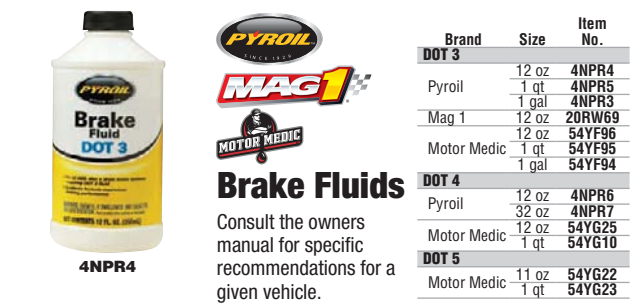

Brake Fluids

Consult the owners manual for specific recommendations for a given vehicle.

Brand	Size	Item No.
DOT 3		
	12 oz	4NPR4
Pyroil	1 qt	4NPR5
	1 gal	4NPR3
Mag 1	12 oz	20RW69
	12 oz	54YF96
Motor Medic	1 qt	54YF95
	1 gal	54YF94
DOT 4		
Pyroil	12 oz	4NPR6
	32 oz	4NPR7
Motor Medic	12 oz	54YG25
	1 qt	54YG10
DOT 5		
Motor Medic	11 oz	54YG22
	1 qt	54YG23