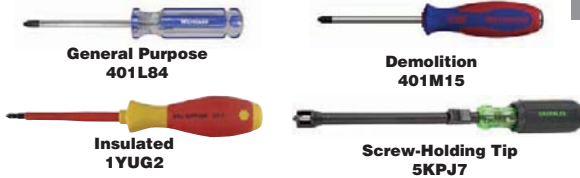

**1-800-GRAINGER (472-4643)**

**Phillips, Specialty, Torx & Square Screwdrivers**

For more information on Screwdrivers and Tip Styles, see page 796.

**KLEIN TOOLS** WESTWARD PROTO

STANLEY Wihra GREENLEE

**Phillips Screwdrivers**

440A42

**Precision Multi-Bit Screw & Nut Driver Sets**

- Magnetic bit retainer
- Knurled grip
- 6 3/4" overall length

Number of Tips	Sizes Incl.	Item No.
62	Hex: Hex: 0.7 mm, 0.9 mm, 1.35 mm, 1.5 mm, 2 mm, 2.5 mm, 3 mm, 4 mm, 0.05 in, 1/16 in, 3/32 in, 1/8 in, 5/32 in, 3/16 in, 1/4 in, 5/16 in, 3/8 in, 1/2 in, 5/8 in, 3/4 in, 7/8 in, 1 in, 1 1/8 in, 1 1/4 in, 1 1/2 in, 1 3/4 in, 2 in, 2 1/4 in, 2 1/2 in, 3 in, 3 1/2 in, 4 in, Torx: T3, T4, T5, T6, T7, T8, T9, T10, T15, T20 Pentalobe: PL1, PL2, PL3, PL4, PL5, PL6, Phillips: #000, #00, #0, #1, Slotted: 0.8 mm, 1.2 mm, 1.5 mm, 1.8 mm, 2 mm, 2.5 mm, 3 mm, 3.5 mm, 4 mm, Torx: T3, T4, T5, T6, T7, T8, T9, T10, T15, T20	440A42
62	Hex: 0.7 mm, 0.9 mm, 1.35 mm, 1.5 mm, 2 mm, 2.5 mm, 3 mm, 4 mm, 0.05 in, 1/16 in, 3/32 in, 1/8 in, 5/32 in, 3/16 in, 1/4 in, 5/16 in, 3/8 in, 1/2 in, 5/8 in, 3/4 in, 7/8 in, 1 in, 1 1/8 in, 1 1/4 in, 1 1/2 in, 1 3/4 in, 2 in, 2 1/4 in, 2 1/2 in, 3 mm, 3.5 mm, 4 mm, Torx: T1, T2, T3, T4, T5, T6, T7, T8, T9, T10, T15, T20	440A43