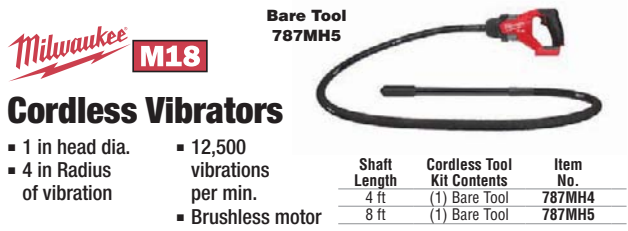

Milwaukee M18 Cordless Vibrators

- 1 in head dia.
- 4 in Radius of vibration
- 12,500 vibrations per min.
- Brushless motor

Shaft Length	Cordless Tool Kit Contents	Item No.
4 ft	(1) Bare Tool	787MH4
8 ft	(1) Bare Tool	787MH5