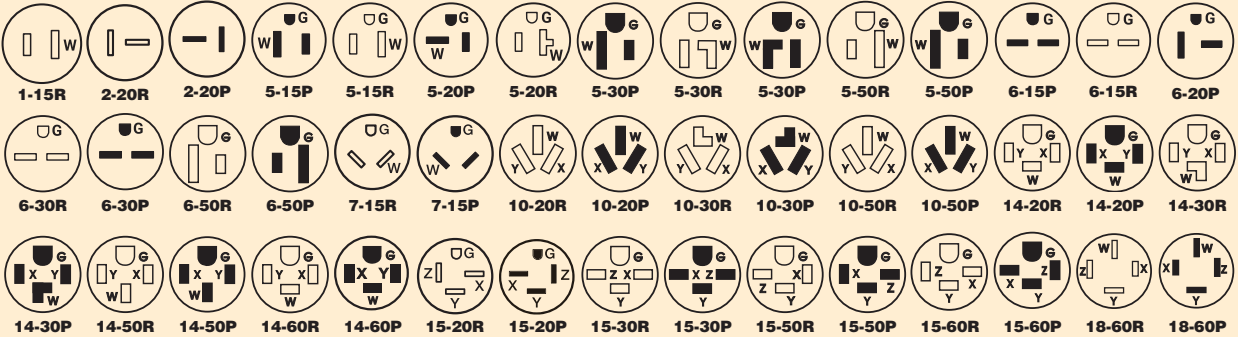

Straight Blade NEMA Configurations

The National Electrical Manufacturers Association (NEMA) standardized configurations for single-rated devices were created to minimize the possibility of unsafe mating of unmatched voltages and amperages. The standard also defines dimensional requirements to assist users in selection of the proper product for a particular need. Use the figures below to help identify the correct device for your specific application.

* Watertight. † Angle plug. ‡ Locking feature.