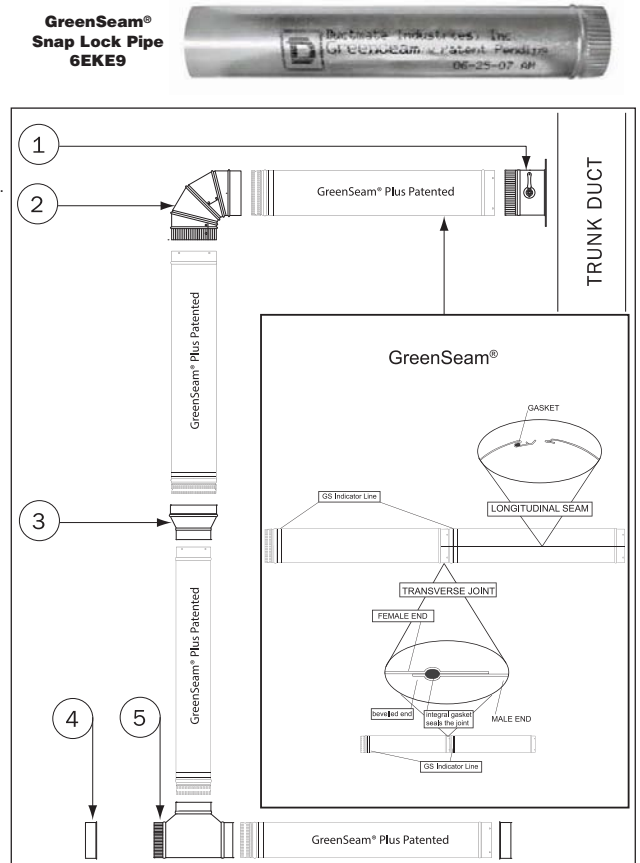

Press-On Collar w/Damper

90° Adjustable Elbow

Reducer

End Cap

Tee

westaflex

Chimney Liner Kits

- High temp.: 500°F
- Natural gas only

Liners are flexible and durable. Kits also include flashing, rain cap, B-vent connector, and mortar sleeve.

Gas Vent Pipe Item	Liner Material	Gas Vent Pipe Dia.	Gas Vent Pipe Length	Min. Length	Max. Duct Length	Mfr. Model	Item No.
Chimney Liner Kit	Aluminum	4 in	35 ft	10 ft	45 ft	9505	13E236
Chimney Liner Kit	Aluminum	4 in	25 ft	10 ft	45 ft	9504	13E237
Chimney Liner Extension	Aluminum	4 in	10 ft	10 ft	—	9505-ext	13E238
Chimney Liner Kit	Aluminum	5 in	35 ft	10 ft	45 ft	9509	13E239
Chimney Liner Kit	Aluminum	5 in	25 ft	10 ft	45 ft	9506	13E240
Chimney Liner Extension	Aluminum	5 in	10 ft	10 ft	—	9509-ext	13E241
Chimney Liner Kit	Aluminum	6 in	35 ft	10 ft	45 ft	9513	13E242
Chimney Liner Kit	Aluminum	6 in	25 ft	10 ft	45 ft	9516	13E243
Chimney Liner Extension	Aluminum	6 in	10 ft	10 ft	—	9513-ext	13E244