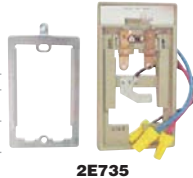

Thermostat Mounting Kits

Accessory Type	Compatible Brand and Series	Compatible Grainger Part No.	Includes	Brand	Mr. Model	Item No.
Subbase	White-Rodgers 1A10-651, 1A16-51	2E734, 3T243	Mounting Hardware	Emerson	S29-21	2E735
Temperature Sensor Duct Mount Plate	Johnson Controls TE 6001 Series	20XG79, 36P610, 36P611, 58YJ79	Wallplate Adaptor; Mounting Hardware	Johnson Controls	TE-6001-1	36P612
Temperature Sensor Outside Air Housing	Johnson Controls TE 6001 Series	20XG79, 36P610, 36P611, 58YJ79	Wallplate Adaptor; Mounting Hardware	Johnson Controls	TE-6001-2	36P613
Temperature Sensor Wall Mount Plate	Johnson Controls T4000 Series	20XG79, 36P610, 36P611, 58YJ79	Wallplate Adaptor; Mounting Hardware	Johnson Controls	TE-1800-9600	36P609
Temperature Sensor Wall Mount Plate	Johnson Controls TE 6001 Series	20XG79, 36P610, 36P611, 58YJ79	Wallplate Adaptor; Mounting Hardware	Johnson Controls	TE-6001-4	36P615
Temperature Sensor Well Mounting Kit	Johnson Controls TE 6001 Series	20XG79, 36P610, 36P611, 58YJ79	Wallplate Adaptor; Mounting Hardware	Johnson Controls	TE-6001-3	36P614