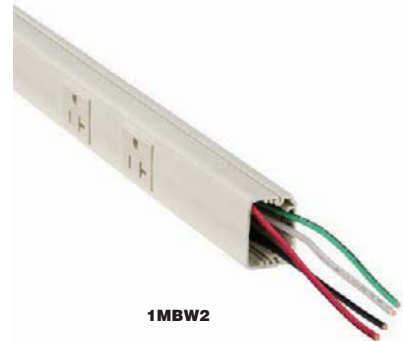

Prewired Outlet Raceways Strips

Brings power to new spaces or modify wiring in existing areas. They're prewired and include multiple outlets, so they don't require installing separate wiring, raceway, or outlet components. Strips surface-mount on walls and hardwire to existing electrical systems or larger raceway systems.

19NH68

1MBW2

Outlet Power Poles

- 2 channel
- 5-20R NEMA outlets

Bring power and communications wiring from the ceiling down to workstations and equipment. They're ideal when there isn't a wall nearby to bring in a surface-mounted raceway. They're typically placed in offices, manufacturing facilities, and labs.