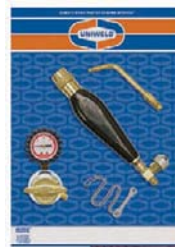

Air/Acetylene Soft Flame Kit 5KH21