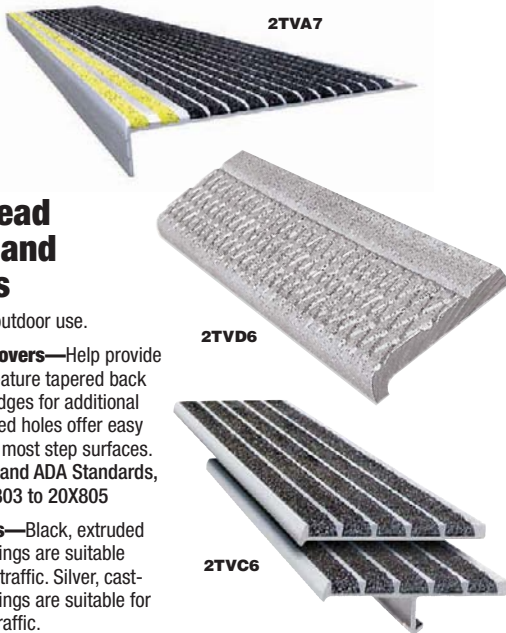

Stair Tread Covers and Nosings

For indoor or outdoor use.

Stair Tread Covers—Help provide traction and feature tapered back and beveled edges for additional safety. Predrilled holes offer easy installation on most step surfaces.
■ Meet ASTM and ADA Standards, except 20X803 to 20X805

Stair Nosings—Black, extruded aluminum nosings are suitable for heavy foot traffic. Silver, cast-aluminum nosings are suitable for extreme foot traffic.

Description	D	Thickness	3-FT. LENGTH Item No.	3½-FT. LENGTH Item No.	4-FT. LENGTH Item No.	5-FT. LENGTH Item No.
Stair Tread Covers—Install with Adhesive						
Black/Yellow	11 in	½ in	20X803	—	20X804	20X805
Stair Tread Covers—Install with Adhesive and Fasteners						
Black	9 in	½ in	1AJZ5	2TUZ3	1AJZ6	2TUZ5
Black	11 in	½ in	1AJZ7	2TUZ6	1AJZ8	2TUZ8
Black/Yellow	9 in	½ in	2TUZ9	2TVA1	2TVA2	2TVA4
Black/Yellow	11 in	½ in	2TVA5	2TVA6	2TVA7	2TVA9
Gray	9 in	½ in	20X775	—	20X776	20X777
Gray	11 in	½ in	20X778	—	20X779	20X780
Stair Nosings—Install with Fasteners						
Black Extruded Aluminum	3 in	¼ in	2TVD3	—	2TVD4	2TVD5
Gray Cast Aluminum	3 in	¾ in	2TVD6	—	2TVD7	2TVD8
Stair Nosings—Set in Concrete						
Black Extruded Aluminum	3 in	¼ in	2TVC6	—	2TVC7	2TVC8
Black Extruded Aluminum	4 in	¼ in	2TVC9	—	2TVD1	2TVD2