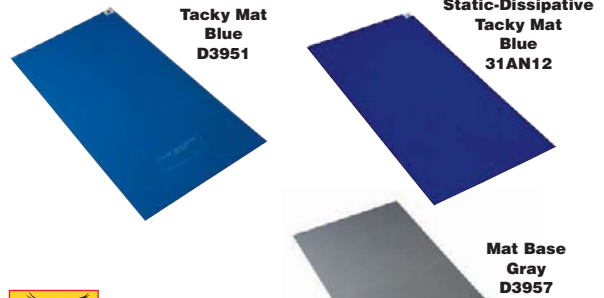

**Stair Nosings**—Black, extruded aluminum nosings are suitable for heavy foot traffic. Silver, cast-aluminum nosings are suitable for extreme foot traffic.

Description	D	Thickness	3-FT. LENGTH Item No.	3½-FT. LENGTH Item No.	4-FT. LENGTH Item No.	5-FT. LENGTH Item No.
<b>Stair Tread Covers—Install with Adhesive</b>						
Black/Yellow	11 in	½ in	20X803	—	20X804	20X805
<b>Stair Tread Covers—Install with Adhesive and Fasteners</b>						
Black	9 in	½ in	1AJZ5	2TUZ3	1AJZ6	2TUZ5
Black	11 in	½ in	1AJZ7	2TUZ6	1AJZ8	2TUZ8
Black/Yellow	9 in	½ in	2TUZ9	2TVA1	2TVA2	2TVA4
Black/Yellow	11 in	½ in	2TVA5	2TVA6	2TVA7	2TVA9
Gray	9 in	½ in	20X775	—	20X776	20X777
Gray	11 in	½ in	20X778	—	20X779	20X780
<b>Stair Nosings—Install with Fasteners</b>						
Black Extruded Aluminum	3 in	¼ in	2TVD3	—	2TVD4	2TVD5
Gray Cast Aluminum	3 in	¾ in	2TVD6	—	2TVD7	2TVD8
<b>Stair Nosings—Set in Concrete</b>						
Black Extruded Aluminum	3 in	¼ in	2TVC6	—	2TVC7	2TVC8
Black Extruded Aluminum	4 in	¼ in	2TVC9	—	2TVD1	2TVD2