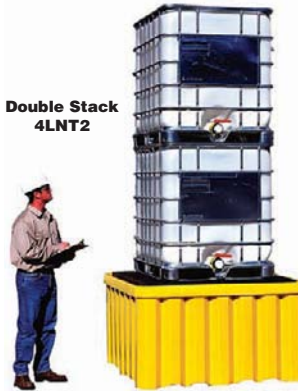

**Plastic
4LNV6**

**Nestable
45YX88**

**Double Stack
4LNT2**

**Modular
53CN85**

**Rolltop &
Double Doors
3FTY7**

**Modular with
Rolltop &
Double Doors
4LNR8**

**Softcover Plastic Spill Pallet
402D35**

Plastic IBC Spill Containment Pallets

- Support EPA Compliance 40 CFR 264.175
- Support SPCC Compliance
- Black grate color

IBC (Intermediate Bulk Container) spill containment pallets hold and store IBC containers and are much larger than regular spill pallets to accommodate the higher volume of liquid found in IBC containers. They have a sump to capture liquids in the event a container on the pallet leaks or spills.

Nestable Plastic IBC Spill Pallets—Can be stacked to save space. Pallets can be moved with a forklift once they are stacked.

Double Stack Plastic IBC Spill Pallets—Allow users to stack pallets to maximize storage.

Modular Plastic IBC Spill Pallets—Can be connected to share capacity. The shared capacity allows these pallets to have a lower profile and smaller footprint than standard IBC spill pallets.

Note: Products do not include any pictured containers.