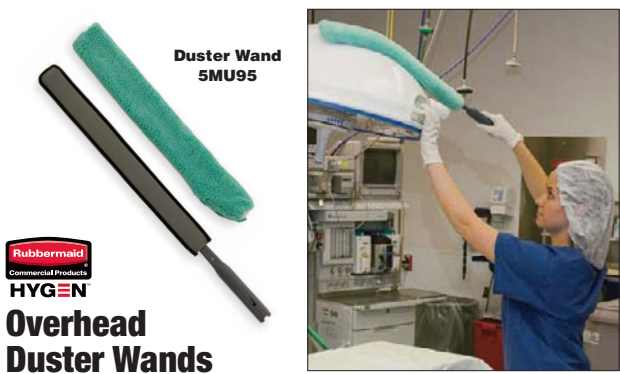

Overhead Duster Wands
Feature electrostatically charged dusting head. Can be attached to flexible wand for simple dusting of hard-to-reach, irregular surfaces. Quick-connect mechanism converts wand into high duster to effectively dust hard-to-reach areas when used with mop handles (sold separately). Include one launderable sleeve.

Description	L	Item No.
Duster Wand, Green	20 in	5MU95
Green Replacement Duster Sleeve for 5MU95	22 1/4 in	1PE54
Duster Wand, White	20 in	3HKC3
White Replacement Sleeve for 3HKC3	20 in	3HKC4