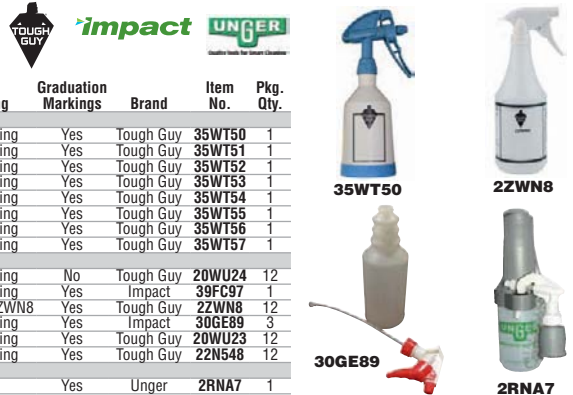

Dual spray bottles allow you to use all the product in the containers and reduce hand fatigue by providing a continual spray at every angle, including upside down.

Container Capacity	Dispensing Type	Bottle Color	Sprayer Color	Imprinting	Graduation Markings	Brand	Item No.	Pkg. Qty.
Dual Spray Bottle								
0.5 L	Stream	Blue/White	Blue	No Imprinting	Yes	Tough Guy	35WT50	1
0.5 L	Stream	Green/White	Green	No Imprinting	Yes	Tough Guy	35WT51	1
0.5 L	Stream	Yellow/White	Yellow	No Imprinting	Yes	Tough Guy	35WT52	1
0.5 L	Stream	Red/White	Red	No Imprinting	Yes	Tough Guy	35WT53	1
1 L	Stream	Blue/White	Blue	No Imprinting	Yes	Tough Guy	35WT54	1
1 L	Stream	Green/White	Green	No Imprinting	Yes	Tough Guy	35WT55	1
1 L	Stream	Yellow/White	Yellow	No Imprinting	Yes	Tough Guy	35WT56	1
1 L	Stream	Red/White	Red	No Imprinting	Yes	Tough Guy	35WT57	1
Trigger Spray Bottle								
8 oz	Mist, Stream	White	White	No Imprinting	No	Tough Guy	20WU24	12
16 oz	Stream	Clear	White	No Imprinting	Yes	Impact	39FC97	1
24 oz	Mist, Stream	White	White	Tough Guy 22WN8	Yes	Tough Guy	22WN8	12
32 oz	Stream	Clear	Red	No Imprinting	Yes	Impact	30GE89	3
36 oz	Mist, Stream	Clear	Black	No Imprinting	Yes	Tough Guy	20WU23	12
36 oz	Mist, Stream	White	Gray	No Imprinting	Yes	Tough Guy	22N548	12
Unger Sprayer On A Belt								
33 oz	Stream	Clear	White	Unger	Yes	Unger	2RNA7	1