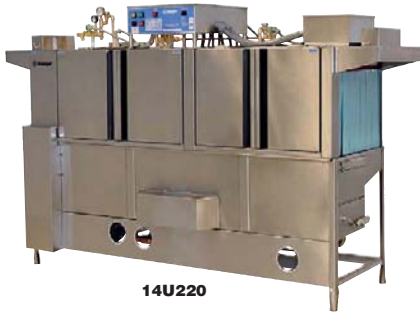

14U212

14U220

Dishwashers

Sign-off on unit dimensions is required before order can be fulfilled.

Commercial Conveyor—

Automatic, rack-type dishwashers have recirculating wash and freshwater final rinse cycles. All except 14U212 include a prewash cycle.

14U212, 14U216, and 14U217 are single-tank models featuring telescoping insulated doors and can clean up to 5825 dishes per hour.

14U220 and 14U221 are double-tank models with inspection doors and low-water protection and can clean up to 6925 dishes per hour.

Includes	Racks per Hour	Water Used	Direction	H	W	D	Item No.
Commercial Conveyor - Rinse Temp: 180 °							
Built-In Booster	233	0.63 gal	R-L	67 3/4 in	44 in	31 1/4 in	14U212
Built-In Booster	233	0.63 gal	R-L	67 3/4 in	66 in	31 1/4 in	14U216
Built-In Booster	233	0.63 gal	L-R	67 3/4 in	66 in	31 1/4 in	14U217
Power Rinse	277	0.52 gal	R-L	67 3/4 in	86 in	31 1/4 in	14U220
Power Rinse	277	0.52 gal	L-R	67 3/4 in	86 in	31 1/4 in	14U221

CRESTWARE

Bus Tubs

- NSF Certified
- 22 1/2" L

Stackable, handled kitchen bus tubs are constructed from durable polyethylene. Feature ribbed interior surface.

H6051

L	W	H	CHOOSE: Color	Item No.
Bus Tubs				
22 1/2 in	15 3/4 in	5 in	Black, Brown, Gray, White	H6051
	19 in		Black	
25 1/2 in	15 1/2 in	7 in	Brown, White	H6052
20 1/2 in			Gray	
Bus Tub Lids				
22 1/2 in	15 3/4 in	1 in	Black, Brown, Gray, White	H6053