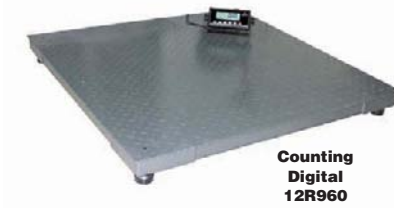

Shipping & Receiving Floor Scales

Shipping and receiving floor scales measure the weight of heavier items than bench scales. Floor scales are commonly used to weigh drums, pallets, and bulk cargo in shipping and receiving docks.

COUNTING FLOOR SCALES

These scales are large, flat scales with a remote display that can be viewed when the scale is covered by large objects such as a group of boxes or paint cans.

PALLET FLOOR SCALES

Pallet scales are large floor scales used to weigh items loaded on standard pallets. These scales indicate the weight of the entire object being weighed, including parts of the item that hang over the edge of the scale. Ramps for use with a forklift can be added to pallet scales.

BEAM BALANCE FLOOR SCALES

Beam balance floor scales have a graduated scale display similar to scales in medical exam rooms. These scales can be used in areas where electricity is not accessible.

DRUM FLOOR SCALES

Scales have a digital display and are for weighing plastic and steel drums up to 2500 lb.

PLATFORM FLOOR SCALES

These scales are larger than bench platform counting scales and can fit larger items. They are placed on a packaging station floor, rather than on a countertop or bench, and are used to measure heavy items. Weight information is displayed on a removable neck.