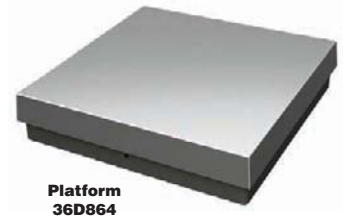

Shipping & Receiving Floor Scales

Shipping and receiving floor scales measure the weight of heavier items than bench scales. Floor scales are commonly used to weigh drums, pallets, and bulk cargo in shipping and receiving docks.

COUNTING FLOOR SCALES

These scales are large, flat scales with a remote display that can be viewed when the scale is covered by large objects such as a group of boxes or paint cans.

PALLET FLOOR SCALES

Pallet scales are large floor scales used to weigh items loaded on standard pallets. These scales indicate the weight of the entire object being weighed, including parts of the item that hang over the edge of the scale. Ramps for use with a forklift can be added to pallet scales.

BEAM BALANCE FLOOR SCALES

Beam balance floor scales have a graduated scale display similar to scales in medical exam rooms. These scales can be used in areas where electricity is not accessible.

DRUM FLOOR SCALES

Scales have a digital display and are for weighing plastic and steel drums up to 2500 lb.

PLATFORM FLOOR SCALES

These scales are larger than bench platform counting scales and can fit larger items. They are placed on a packaging station floor, rather than on a countertop or bench, and are used to measure heavy items. Weight information is displayed on a removable neck.