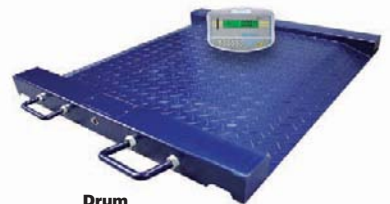

Shipping & Receiving Floor Scales

Shipping and receiving floor scales measure the weight of heavier items than bench scales. Floor scales are commonly used to weigh drums, pallets, and bulk cargo in shipping and receiving docks.

COUNTING FLOOR SCALES

These scales are large, flat scales with a remote display that can be viewed when the scale is covered by large objects such as a group of boxes or paint cans.

PALLET FLOOR SCALES

Pallet scales are large floor scales used to weigh items loaded on standard pallets. These scales indicate the weight of the entire object being weighed, including parts of the item that hang over the edge of the scale. Ramps for use with a forklift can be added to pallet scales.

BEAM BALANCE FLOOR SCALES

Beam balance floor scales have a graduated scale display similar to scales in medical exam rooms. These scales can be used in areas where electricity is not accessible.

DRUM FLOOR SCALES

Scales have a digital display and are for weighing plastic and steel drums up to 2500 lb.

PLATFORM FLOOR SCALES

These scales are larger than bench platform counting scales and can fit larger items. They are placed on a packaging station floor, rather than on a countertop or bench, and are used to measure heavy items. Weight information is displayed on a removable neck.