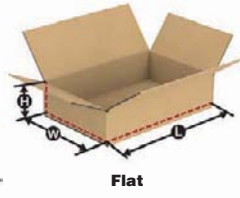

200# is a rating given to boxes that have received The Mullen Test for bursting strength. These boxes provide greater overall stacking strength than ECT boxes.

Single Wall, also known as double face boxes, have walls constructed of a corrugated medium glued between two sheets of linerboard.

Double Wall boxes can be used to ship rough-edged items. The walls are constructed of two corrugated mediums glued between three sheets of linerboard.

Triple Wall boxes can be used to ship heavy, sharp-edged metal parts. They have walls constructed of three corrugated mediums glued between four sheets of linerboard.

UPS Guidelines	Fiber Box Handbook	Box Type
30-lb.	65-lb.	32 ECT Single Wall
40-lb.	65-lb.	200# Single Wall
50-lb.	95-lb.	44 ECT Single Wall
60-lb.	100-lb.	48 ECT Double Wall
80-lb.	120-lb.	51 ECT Double Wall
—	160-lb.	71 ECT Double Wall
—	280-lb.	90 ECT Triple Wall

Cube

Tall & Long

Flat

Multi-Height

Standard Shipping Boxes

Boxes are made of corrugated cardboard for storing and shipping products. For additional box sizes, see Grainger.com.

Multi-Height Boxes— Create multiple heights out of one box.