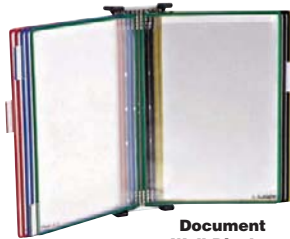

2TDC1

4YNT3

1PRP6

4YNT4

4YNR5

Shop Ticket Holders

Store and protect documents. Heavy-duty plastic minimizes rips and tears. Materials stay organized and can be quickly changed as necessary.

Seam Style	Opening	W	H	Color	Item No.	Pkg. Qty.
¼ in Grommet	Top	4 in	6 in	Clear	4YNT1	25
	Top	5 in	8 in	Clear	4YNT2	25
	Top	6 in	9 in	Clear	2TDC2	25
	Top	8 ½ in	11 in	Black, Clear	1PRN5	25
	Top	8 ½ in	11 in	Clear	2TDC3	25
	Stitched	Top	9 in	12 in	Clear, Neon Red	4YNR6
Top		9 in	12 in	Clear, Neon Yellow	4YNR7	15
Top		9 in	12 in	Black, Clear	2TDC1	25
Top		9 in	12 in	Clear	1PRN9	25
Top		9 in	12 in	Clear	4YNU1	15
Long Side		11 in	8 ½ in	Clear	4YNR9	25
Long Side		12 in	9 in	Clear	4YNR8	25
Hanging		Top	10 ½ in	12 in	Clear	1DNP8
	Stitched Top (2)	9 in	12 in	Clear	4YNT3	15
Magnetic	Top	8 ½ in	11 in	Clear	1PRP6	15
	Top	9 in	12 in	Clear	1PRP7	15
Punched Hole	Top	4 in	6 in	Clear	4YNT4	50
		5 in	8 in	Clear	4YNT5	50
	Welded Top	6 in	9 in	Clear	4YNT6	50
		8 ½ in	11 in	Clear	4YNT7	50
	Long Side	9 in	12 in	Clear	4YNT8	50
		12 in	9 in	Clear	4YNT9	50
	Zippered Top	9 in	12 in	Clear	4YNR5	15

Shop Ticket Holder, Self Adhesive

Store and protect documents. Heavy-duty plastic with welded seams keeps materials organized and all parts of a project together. Insert sizes shown.

Opening	W	H	Color	Item No.	Pkg. Qty.
Top	9 in	12 in	Clear	2TDC5	50

Document Wall Displays—Mount to wall, expand desktop displays, or mount to accessories. Include index tabs. 1HEP2 features antimicrobial display pockets, for greater workplace health and safety.

Desktop Document Displays—Viewable at a 60° angle on a desktop, or at a 30° angle when wall-mounted. Available in portrait or B-size landscape formats. Include desk base, mounting bracket, display pockets, and index tabs.