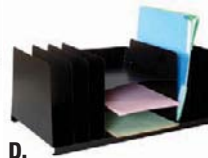

Description	D	W	H	Item No.
Tool Tube	3 in	3 in	5 1/2 in	1MLK2
Pencil Cup	2 1/2 in	4 1/4 in	5 in	1MLK3
Utility Tray	3 in	12 in	3 3/8 in	1MLK4
Wall File	3 in	13 1/2 in	7 in	1MLK8
Certificate Holder	1/2 in	12 1/2 in	10 in	1MLL1
Magnetic Dry Erase Board	1 in	15 1/2 in	12 1/2 in	1MLL3
Bulletin Board Cork Bar	7/8 in	18 1/2 in	1 1/2 in	1MLL4

A.

B.

C.

D.

E.

F.

Steel Desktop Organizers

Key	W	H	L	No. of Compart.	File Size	Item No.
File Holders						
A	15 in	9 1/4 in	8 3/4 in	(4) Horizontal	Legal	1AYE5
A	12 in	9 1/4 in	8 3/4 in	(4) Horizontal	Letter	1AYF2
A	12 in	12 1/2 in	8 3/4 in	(5) Horizontal	Letter	1DNP5
A	12 in	14 3/4 in	8 3/4 in	(6) Horizontal	Letter	1AYE9
A	12 in	17 3/4 in	8 3/4 in	(7) Horizontal	Letter	2KEK8
B	12 in	8 1/2 in	11 in	(5) Vertical	Letter	1AYE6
B	15 in	8 1/2 in	11 in	(8) Vertical	Letter	1AYE8
C	18 3/8 in	7 1/2 in	8 1/2 in	(8) Vertical	Letter	1DNP7
D	21 1/2 in	8 3/4 in	11 in	(3) Horizontal, (6) Vertical	Letter	2KEK9
E	11 3/8 in	21 in	3 3/4 in	(5) Horizontal	Letter	3MUY4
Desktop Organizers						
F	47 1/4 in	18 3/8 in	9 1/2 in	15 w/3 Adjustable Dividers		2KEJ8
F	58 1/4 in	18 1/4 in	9 1/2 in	17 w/4 Adjustable Dividers		2KEJ9