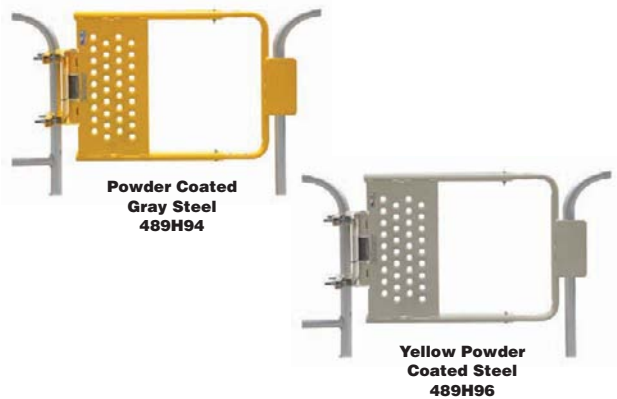

**Self-Closing, Adjustable
Safety Swing Gates**

▪ Right- or left-swing
Easy-to-install adjustable gate will fit in a variety of different-sized openings. Auto-close with positive stops. Include mounting hardware.

Adjustable Opening	YELLOW POWDER COATED Item No.	GALVANIZED Item No.	304 STAINLESS STEEL Item No.
	13¾ in to 17½ in	39L626	39L640
16¾ in to 20½ in	39L627	39L641	39L655
19¾ in to 23½ in	39L628	39L642	39L656
22¾ in to 26½ in	39L629	39L643	39L657
25¾ in to 29½ in	39L630	39L644	39L658
28¾ in to 32½ in	39L631	39L645	39L659
31¾ in to 35½ in	39L632	39L646	39L660
34¾ in to 38½ in	39L633	39L647	39L661
38¾ in to 42½ in	39L634	39L648	39L662
42¾ in to 46½ in	39L635	39L649	39L663
46¾ in to 50½ in	39L636	39L650	39L664

**Self-Closing, Adjustable
Safety Swing Gates**

- Width is adjustable in 2" increments
- Universal design for either right- or left-swing
- Friction-reducing bushings eliminate metal-to-metal contact
- Tested to 1,000,000 cycles without spring or hinge failure
- 2-part powder-coated finish,
- zinc-rich primer with UV-resistant polyester top coat

Universal Swing Gate

- Width is adjustable in unlimited increments
- Universal design for either right- or left-swing
- Malbec tensioner for easy adjustment in the field
- Aluminum construction

Mount in just minutes with simple hand tools; no cutting, welding, or drilling required. Attach to walls, square and round tubing, or angle iron in either parallel or perpendicular mountings.