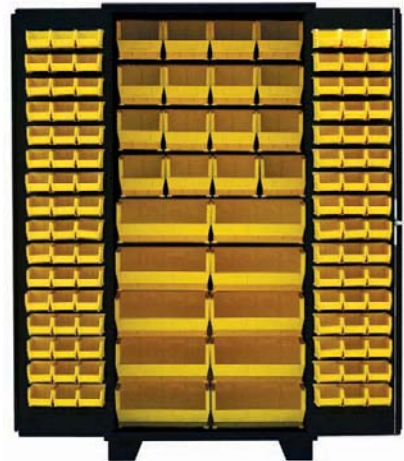

Deep Box Doors
18H127