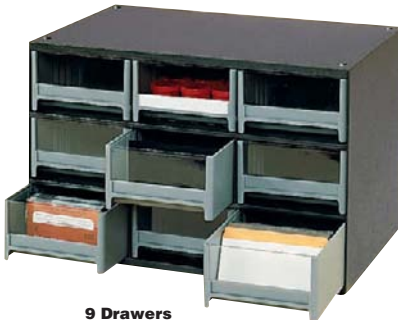

**Cabinet w/
Individually
Locking Drawers
18H211**

**Open-Access Cabinet
40V619**

**Cabinet with
Locking Door
40V623**

Drawer Cabinets

Assembled

Drawers keep small or loose items contained and organized. Used for shared storage in a wide range of facilities, such as warehouses, factories, schools, hospitals, and retail stores.

Overall Width	Overall Depth	Overall Height	No. of Drawers	Drawer HxWxD	Panel Material Thickness	Base Type	Cabinet Color	Brand	Item No.
Drawer Cabinets with Individually Locking Drawers - Keyed									
18 in	24 in	33 in	4	(4) 5 in x 16 in x 16 in	14 ga	Legs	Gray	Jamco	18H205
36 in	24 in	33 in	8	(8) 5 in x 16 in x 16 in	14 ga	Legs	Gray	Jamco	18H211
Drawer Cabinets with Locking Door - Padlock Hasp									
28 in	20 in	40 in	10	(1) 6 in x 24 in x 20 in, (3) 4 in x 24 in x 20 in, (6) 2 in x 24 in x 20 in	12 ga	Frame	Dark Gray	Strong Hold	40V623
36 in	24 in	44 in	7	—	12 ga	Legs	Gray	Strong Hold	40V888
Open-Access Drawer Cabinets									
50 in	36 in	53 in	12	(12) 3 in x 44 in x 34 in	12 ga	Legs	Dark Gray	Strong Hold	40V984
82 in	26 in	59 in	16	(16) 6 in x 36 in x 22 in	12 ga	Legs	Dark Gray	Strong Hold	40V619

**9 Drawers
G2393**

Metal/Plastic Small Parts Drawer Cabinets

Assembled

Hold small parts to keep them separated and organized. Welded steel frame cabinets with plastic drawers. Colored drawers allow easy identification and organization of contents. Clear drawers allow full visibility to contents. Can be wall-mounted to keep work surfaces clear.

**24 Drawers
9AGY9**

Plastic Small-Parts Drawer Cabinets

- Black cabinets with clear drawers
- Stackable
- Assembled

Plastic frames and drawers will not rust. Clear drawers allow full visibility to contents. Cabinets with the same width and depth can be stacked on each other to provide high-density storage.