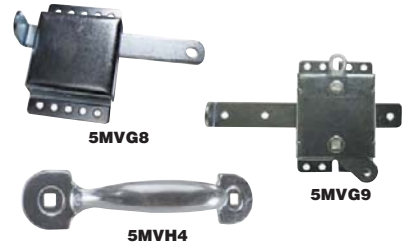

1-800-GRAINGER (472-4643)

Garage Door Locking Components

Description	Finish	Brand	Item No.
Inside Slide Lock	Galvanized	American Garage Door Supply	5MVG8
Inside Lock Mechanism	Galvanized	American Garage Door Supply	5MVG9
Lift Handle	Zinc	American Garage Door Supply	5MVH4
Blank T-Handle For Use with Snap Locks	Chrome	—	1RBH8
Deadbolt Lock and Cylinder For Use with Slidable Locking Bar Locks	Aluminum	—	1XND2
Outside Locking T-Handle	Chrome	—	1XNC9

Vertical Lift Garage and Dock Doors

- U-shaped bottom astragal protects against the elements and provides a positive seal
- Heavy-duty 10-ball commercial rollers
- Hinges are 14-ga., hot-dipped galvanized steel
- Include all hardware needed to install