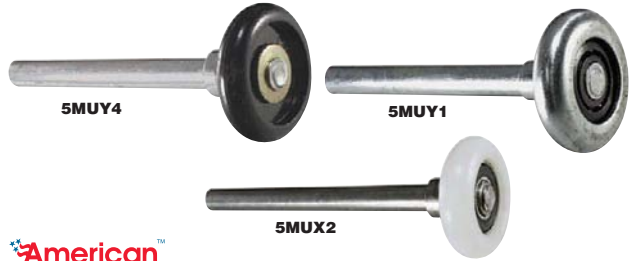

Garage Door Rollers

Roller Width/ Dia. (in.)	Shaft Length	Bearings	Item No.	Pkg. Qty.
Nylon				
2	4 in	—	5MU4	10
Roller				
1 3/4	4 in	Steel 10 Ball	5MU5	10
Steel				
2	4 1/2 in	Steel 10 Ball	5MU1	4
2	7 in	Steel 10 Ball	5MU2	4
2	9 in	Steel 10 Ball	5MU3	4
3	4 in	Steel 10 Ball	5MUX8	4
3	7 in	Steel 10 Ball	5MUX9	4
3	9 in	Steel 10 Ball	5MU0	4
For Harsh Conditions, Stainless Steel With UHMW Polyethylene Tire				
2	4 1/2 in	Precision Chrome Steel, Sealed	5MUX2	4
3	7 1/2 in	Stainless Steel Sealed	5MUX7	4
2 3/4	4 1/2 in	—	5MUX0	4

Garage and Dock Door Extension Springs

- Double-end loop style
- Sold in pkg. of 2

All extension springs include high-quality, black-coated spring wire and are rated for a minimum of 10,000 cycles on an appropriate door height and weight. Color-coded for easy identification.

Description	Item No.
Garage Door Extension Spring	
7 ft High Garage Doors - 25" to 42" Stretch	
80 lb Pull Per Pair	36R944
90 lb Pull Per Pair	36R945
100 lb Pull Per Pair	36R946
110 lb Pull Per Pair	36R947
120 lb Pull Per Pair	36R948
130 lb Pull Per Pair	36R949
140 lb Pull Per Pair	36R950
150 lb Pull Per Pair	36R951
160 lb Pull Per Pair	36R952
8 ft High Garage Doors - 27" to 48" Stretch	
80 lb Pull Per Pair	36R953
90 lb Pull Per Pair	36R954
100 lb Pull Per Pair	36R955
110 lb Pull Per Pair	36R956
120 lb Pull Per Pair	36R957
130 lb Pull Per Pair	36R958
140 lb Pull Per Pair	36R959
150 lb Pull Per Pair	36R960
160 lb Pull Per Pair	36R961
Accessories	
Clip Extension Spring Cable Adjustment	36R962
Fork Extension Spring, 3"	36R963
Fork Extension Spring, 4"	36R964
Tandem Hookup Kit Extension Springs	36R965