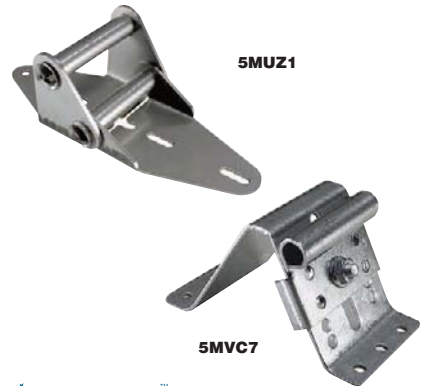

Garage Door Hinges and Brackets

Description	Material	Finish	Item No.	Pkg. Qty.
Garage Door Hinges				
#1 Heavy Duty	Zinc	Galvanized Steel	5MA2	4
#2 Heavy Duty	Zinc	Galvanized Steel	5MA3	2
#3 Heavy Duty	Zinc	Galvanized Steel	5MA4	2
#4 Heavy Duty	Zinc	Galvanized Steel	5MA5	2
#4 Heavy Duty	Zinc	Galvanized Steel	5MA6	2
#5 Heavy Duty	Zinc	Galvanized Steel	5MA7	2
#6 Heavy Duty	Stainless Steel	Mill Stainless Steel	5MU21	2
#9 Heavy Duty	Stainless Steel	Mill Stainless Steel	5MU24	2
Brackets				
Top Fixture - Adjustable	Steel	Zinc Plated	5MVC7	2