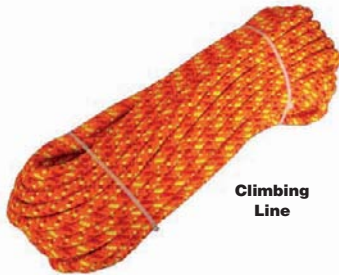

**Rigging Line
(Bull Rope)**

Climbing Line