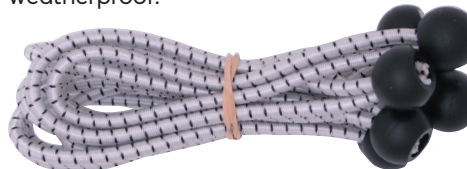

Size	Order Code MTL-978	Price/Pk THB
150mm (6")	-9160K	515.00
250mm (10")	-9200K	714.00

Polyester White Sash Cord

100% polyester with low stretch and high abrasion resistance. Suitable for use on sash windows and for all year outdoor use. UV and weather resistant and easy to handle, knot and splice. 8 plait construction.