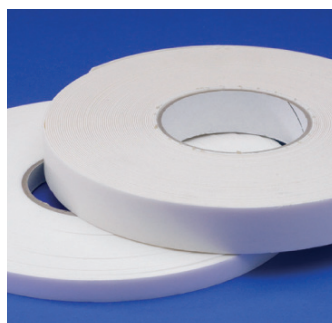

Create your own safety signs quickly and easily.

- Step 1**
Choose a layout (portrait, landscape or square) and the symbol for your safety sign.
- Step 2**
Specify the relevant text (up to 30 words) required for your sign.
- Step 3**
Select your preferred material. Rigid plastic or self-adhesive vinyl.
- Step 4**
Determine what size you would like your safety sign to be.
- Step 5**
Contact us for a quote!

- Quick and easy to apply
- Ideal for fixing safety signs and posters
- Supplied in packs of 4
- Each tab is 15 x 15mm in size and 2mm thick

BS5499 - 10 states that fixings should be selected to ensure that safety signs remain in situ for the duration or life expectancy of the safety message.

Pack Quantity	Order Code	Price/1 THB
4	SSF-964 -7957K	168.00

Double-Faced Sign Mounting Foam Tapes

Bonds to crinkled or rough surfaces.

- Resists moisture, chemicals and cold temperatures.
- Temperature range of -18°C to +66°C.
- Supplied as 15m (12 or 25mm width) or 50m (25mm width) long rolls.

Freestanding

Height adjustable tubular steel stand features a ratchet slider mechanism to allow rapid adjustment. Mirror chrome finish. Ideal for use in lobbies, receptions or as a temporary traffic direction sign.