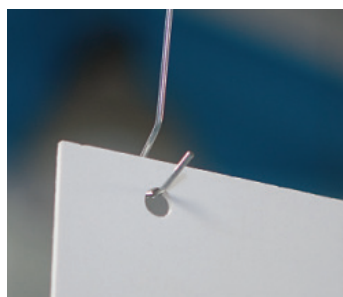

- Quick and easy to apply
- Ideal for fixing safety signs and posters
- Supplied in packs of 4
- Each tab is 15 x 15mm in size and 2mm thick

BS5499 - 10 states that fixings should be selected to ensure that safety signs remain in situ for the duration or life expectancy of the safety message.

Pack Quantity	Order Code	Price/1 THB
4	SSF-964 -7957K	168.00

Double-Faced Sign Mounting Foam Tapes

Bonds to crinkled or rough surfaces.

- Resists moisture, chemicals and cold temperatures.
- Temperature range of -18°C to +66°C.
- Supplied as 15m (12 or 25mm width) or 50m (25mm width) long rolls.

500mm Double Hook Hanging Kit

Ideal for fixing signs where a message needs to be seen from two directions or from a ceiling.

Order Code	Price/1 THB
SSF-964 -7811K	536.00

Aluminium Snap Frame

Lightweight frames for indoor or outdoor use. Attractive 'cushion profile' frames made from smooth satin finish aluminium. A clear flexible plastic front sheet protects the contents from dust and contact.

Freestanding

Height adjustable tubular steel stand features a ratchet slider mechanism to allow rapid adjustment. Mirror chrome finish. Ideal for use in lobbies, receptions or as a temporary traffic direction sign.