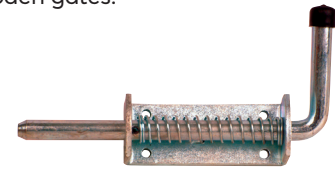

Length (mm)	Finish	Order Code MTL-949	Price/1 THB
152 (6")	Grey Japanned	-7700K	NA

Oval Padlock Bolt

A simple and efficient lockable gate securing bolt.

Size (mm)	Finish	Order Code MTL-949	Price/1 THB
100	Galvanised	-7830K	462.00
100	Black	-7835K	315.00

Garage Door Drop Bolts

A very strong product with numerous applications. Made from galvanised steel.

Size (mm)	Finish	Order Code MTL-949	Price/1 THB
600	BZP	-7075K	1260.00

Spring Loaded Bolts

Spring loaded bolt suitable for metal or wooden gates.

Length x Shoot Dia. (mm)	Finish	Order Code MTL-949	Price/1 THB
68 x 10	Zinc Plated	-7670K	630.00
118 x 12	Zinc Plated	-7680K	683.00
130 x 16	Zinc Plated	-7690K	998.00

Spring Loaded Animal Bolts

Spring loaded bolt with staple on plate, suitable for gates, paddocks etc.

Length x Shoot Dia. (mm)	Finish	Order Code MTL-949	Price/1 THB
118 x 12	Zinc Plated	-7850K	819.00

Tower Bolts

General purpose bolts for shed doors etc. *150mm Necked Enclosed Tower Bolt

Length x Shoot Dia. (mm)	Finish	Order Code MTL-949	Price/1 THB
75 x 11	Black	-7760K	148.00
100 x 11	Galvanised	-7770K	260.00
100 x 11	Black	-7780K	161.00
150 x 11	Galvanised	-7790K	302.00
150 x 11	Black	-7800K	242.00
200 x 13	Black	-7810K	306.00
200 x 13	Black	-7820K	408.00
*150 x 11	Black	-7825K	314.00