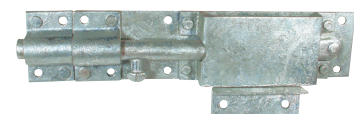

Single Action Spring Hinges

A very competitively priced hinge having all the features and operating abilities of more expensive products on the UK market. Supplied with screws, spare adjustment pins and cranking bar. Lacquered silver finish.

Length x Shoot Dia. (mm)	Finish	Order Code MTL-949	Price/1 THB
118 x 12	Zinc Plated	-7850K	819.00

Tower Bolts

General purpose bolts for shed doors etc. *150mm Necked Enclosed Tower Bolt

Length x Shoot Dia. (mm)	Finish	Order Code MTL-949	Price/1 THB
75 x 11	Black	-7760K	148.00
100 x 11	Galvanised	-7770K	260.00
100 x 11	Black	-7780K	161.00
150 x 11	Galvanised	-7790K	302.00
150 x 11	Black	-7800K	242.00
200 x 13	Black	-7810K	306.00
200 x 13	Black	-7820K	408.00
*150 x 11	Black	-7825K	314.00

Brenton Bolts

Padlockable security bolt.

Length x Shoot Dia. (mm)	Finish	Order Code MTL-949	Price/1 THB
101 x 12	Galvanised	-7710K	355.00
152 x 12	Galvanised	-7720K	379.00
203 x 12	Galvanised	-7730K	473.00
152 x 15	Galvanised	-7740K	588.00
203 x 15	Galvanised	-7750K	609.00

Auto Pig Lock Bolts

Autolock bolts with bottom guard to prevent fouling of the latch.

Length x Shoot Dia. (mm)	Finish	Order Code MTL-949	Price/1 THB
150 x 16	Zinc Plated	-7840K	704.00