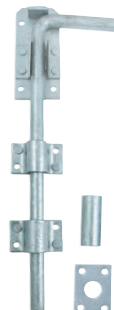

Length (mm)	Finish	Order Code MTL-949	Price/1 THB
152 (6")	Grey Japanned	-7700K	NA

Oval Padlock Bolt

A simple and efficient lockable gate securing bolt.

Size (mm)	Finish	Order Code MTL-949	Price/1 THB
100	Galvanised	-7830K	462.00
100	Black	-7835K	315.00

Garage Door Drop Bolts

A very strong product with numerous applications. Made from galvanised steel.

Size (mm)	Finish	Order Code MTL-949	Price/1 THB
600	BZP	-7075K	1260.00

Spring Loaded Bolts

Spring loaded bolt suitable for metal or wooden gates.

Length x Shoot Dia. (mm)	Finish	Order Code MTL-949	Price/1 THB
68 x 10	Zinc Plated	-7670K	630.00
118 x 12	Zinc Plated	-7680K	683.00
130 x 16	Zinc Plated	-7690K	998.00

Spring Loaded Animal Bolts

Spring loaded bolt with staple on plate, suitable for gates, paddocks etc.

Length x Shoot Dia. (mm)	Finish	Order Code MTL-949	Price/1 THB
118 x 12	Zinc Plated	-7850K	819.00

Tower Bolts

General purpose bolts for shed doors etc. *150mm Necked Enclosed Tower Bolt

Length x Shoot Dia. (mm)	Finish	Order Code MTL-949	Price/1 THB
75 x 11	Black	-7760K	148.00
100 x 11	Galvanised	-7770K	260.00
100 x 11	Black	-7780K	161.00
150 x 11	Galvanised	-7790K	302.00
150 x 11	Black	-7800K	242.00
200 x 13	Black	-7810K	306.00
200 x 13	Black	-7820K	408.00
*150 x 11	Black	-7825K	314.00