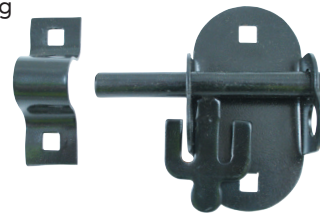

Single Action Spring Hinges

A very competitively priced hinge having all the features and operating abilities of more expensive products on the UK market. Supplied with screws, spare adjustment pins and cranking bar. Lacquered silver finish.

Length (mm)	Order Code MTL-949	Price/Pr THB
203 (8")	-7640K	NA
305 (12")	-7660K	1313.00

Auto Gate Catches

For use on all types of gate. With cranked striker pin. Striker pin is plate type for fitting onto the surface of a post or fence. Packed complete with all fixing screws.

Supplied individually, boxed in 5s.

Size (mm)	Finish	Order Code MTL-949	Price/1 THB
32	BZP	-7010K	NA
50	Black	-7020K	164.00
50	BZP	-7025K	182.00
57	BZP	-7030K	387.00

Door/Gate Stop

Door and gate stop. Supplied complete with screws and rubber stopper.

Length (mm)	Finish	Order Code MTL-949	Price/1 THB
152 (6")	Grey Japanned	-7700K	NA

Oval Padlock Bolt

A simple and efficient lockable gate securing bolt.

Size (mm)	Finish	Order Code MTL-949	Price/1 THB
100	Galvanised	-7830K	462.00
100	Black	-7835K	315.00