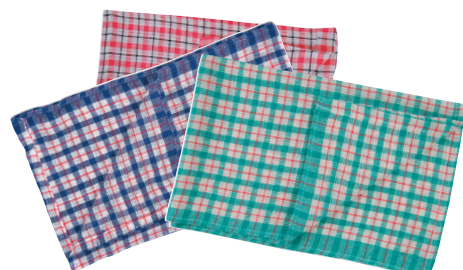

Genuine Chamois Leather

Size: 600 x 300mm.

Weight each	Order Code KEN-907	Price/1 THB
60g	-4130K	1134.00

Tea Towels

Lightweight check pattern cotton tea towels in assorted colours. Suitable for all catering applications.

Towel size: 430 x 680mm (17" x 27").

Pack Quantity	Order Code COT-907	Price/Pk THB
10	-4900K	777.00

PACK OF 10

Rectangular Bucket

Ideal for use with window washers and squeegees.

Size (W x L x H)	Order Code COT-907	Price/1 THB
370 x 170 x 240mm	-4300K	1239.00