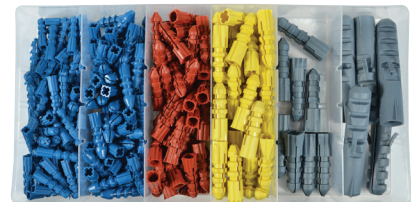

Fixing Plugs: red 5.5mm (300), brown 7mm (150).

Average Quantity	Order Code MTL-615	Price/1 THB
2880	-0020K	4662.00

Countersunk Wood Screws

Contents:

Slotted Zinc-Plated: 1/2 x 4, 3/4 x 4, 3/4 x 6, 1 x 6, 1/2 x 8, 3/4 x 8, 1 x 10, 1 1/2 x 10mm.

Pozidriv® Zinc-Plated: 1/2 x 4, 3/4 x 4, 3/4 x 6, 1 x 6, 1/2 x 8, 3/4 x 8, 1 x 10, 1 1/2 x 10mm.

Average Quantity	Order Code KEN-615	Price/1 THB
350	-4360K	NA
350	-4370K	924.00

SENATOR QUALITY TOOLING

210 pce Multi-purpose Wood Screws Kit

Supplied in a transparent plastic box.

Contents:

3.00 x 20mm - 65, 3.5 x 25mm - 45, 3.5 x 35mm - 35, 4.0 x 15mm - 30, 4.0 x 40mm - 20, 5.0 x 50mm - 15.

Average Quantity	Order Code SEN-615	Price/1 THB
210	-2100K	276.00

220 pce Wall Anchor Assortment Kit

Supplied in a transparent plastic box.

Contents:

5 x 20mm - 75, 6 x 25mm - 55, 7 x 25mm - 42, 8 x 30mm - 35, 10 x 35mm - 8, 12 x 60mm - 5

Average Quantity	Order Code SEN-615	Price/1 THB
220	-2400K	231.00