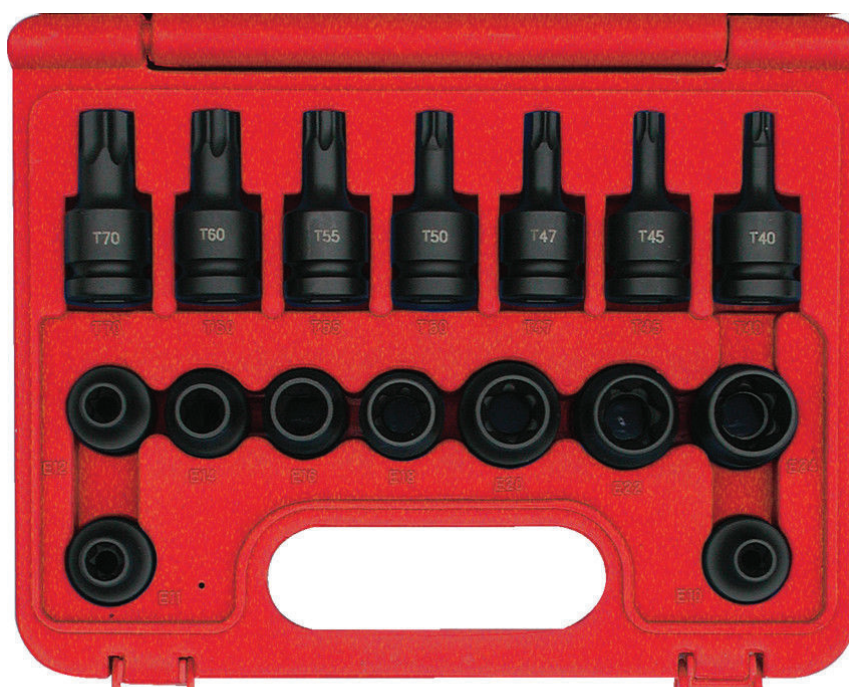

16 Piece Set Contents:

TX drivers (length 55mm):

T40, T45, T47, T50, T55, T60, T70.

TX sockets: E10, E11, E12, E14, E16, E18, E20, E22, E24.

Conform to **DIN 3129**. Supplied in tough, impact-resistant plastic storage case.

**16
PIECES**

Weight each	Order Code KEN-583	Price/1 THB
1.91kg	-9190K	7833.00

Impact TX Sockets

Size	Overall Length	Weight each	Order Code KEN-583	Price/1 THB
E10	40mm	70g	-3040K	588.00
E11	40mm	70g	-3042K	588.00
E12	40mm	70g	-9016K	588.00
E14	45mm	75g	-3046K	588.00
E16	45mm	75g	-9018K	588.00
E18	45mm	75g	-9019K	588.00
E20	45mm	115g	-9020K	588.00
E22	45mm	140g	-3054K	620.00
E24	45mm	145g	-3056K	620.00