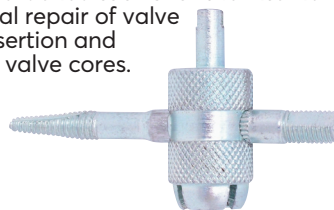

Tyre Tread Depth Gauge

This handy sized tyre depth gauge is graduated in mm and 1/32" and comes with a pen type pocket clip.

| Weight each | Order Code | Price/1 THB |
|-------------|-------------------|-------------|
| 25g | KEN-503 -8450K | 273.00 |

4-Way Tyre Valve Service Tool

This case hardened tool is for the internal and external repair of valve threads, insertion and removal of valve cores.

| Order Code | Price/1 THB |
|-------------------|-------------|
| KEN-503 -8500K | 119.00 |