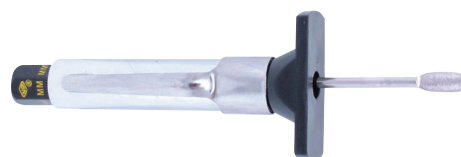

This push-on gauge is suitable for cars, vans and light commercials. It is of chrome plated brass construction with a pen type pocket clip.

| Max. Pressure Reading | Weight each | Order Code | Price/1 THB |
|-----------------------|-------------|-------------------|-------------|
| 120psi | 43g | KEN-503 -8460K | 354.00 |

**Heavy Duty Air Line
Tyre Inflator with Gauge**

This heavy duty push on inflator is of rugged construction and has a clear view integral pressure gauge reading from 10 - 120psi.

| Max. Pressure Reading | Weight each | Order Code | Price/1 THB |
|-----------------------|-------------|-------------------|-------------|
| 120psi | 635g | KEN-503 -8520K | 3140.00 |

Dial Type Tyre Pressure Gauges

This push-on type pressure gauge is graduated in psi and bar up to a maximum of 64psi (4.5bar). The reading is held until the release button is pressed.

| Max. Pressure Reading | Weight each | Order Code | Price/1 THB |
|-----------------------|-------------|-------------------|-------------|
| 64psi | 125g | KEN-503 -8440K | 483.00 |

Tyre Tread Depth Gauge

This handy sized tyre depth gauge is graduated in mm and 1/32" and comes with a pen type pocket clip.

| Weight each | Order Code | Price/1 THB |
|-------------|-------------------|-------------|
| 25g | KEN-503 -8450K | 273.00 |