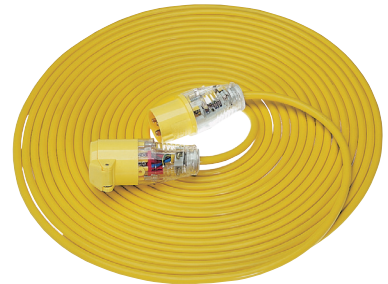

Portable Site Lights

KOBE LED Floodlights

- Single Head
- COB LED bulb
- 230V
- Beam: 120°
- Aluminium Die-cast Alloy
- Includes: Wall Bracket

Product No.	Watts W	Volts V	Lumens lm	Sensor Type	Order Code KBE-282	Price/1 THB
KLF010	10	230	700	No Sensor	-5020K	1439.00
KLF020	20	230	1400	No Sensor	-5040K	2520.00
KLF030	30	230	2100	No Sensor	-5060K	3623.00
KLF050	50	230	3500	No Sensor	-5080K	5618.00
KFP010	10	230	700	PIR	-5220K	2111.00
KFP020	20	230	1400	PIR	-5240K	3192.00
KFP030	30	230	2100	PIR	-5260K	4368.00
KFP050	50	230	3500	PIR	-5280K	5744.00

Volts V	Watts W	Order Code KEN-282	Price/1 THB
240	38	-4120K	2604.00

KENNEDY Mini-Pod Halogen Floodlights

- 500W
- 3m cable
- Halogen tube
- Epoxy coated
- Non-tipping frame
- For industrial, heavy duty use

Product No.	Watts W	Volts V	Order Code KEN-282	Price/1 THB
SMP240	500	240	-3820K	1344.00

Replacement Halogen Mini-Pod Bulbs

Product No.	Watts W	Volts V	Order Code KEN-282	Price/1 THB
LP02824	500	240	-3100K	143.00

Cables for Site Use

- Waterproof spring loaded socket caps
- 1.5mm 2 core cables rated to 16A over six hours
- Number of sockets: 1
- Socket Type: 16A 3 Pin
- Type: Extensions
- Colour: Yellow (110V) and Blue (240V)